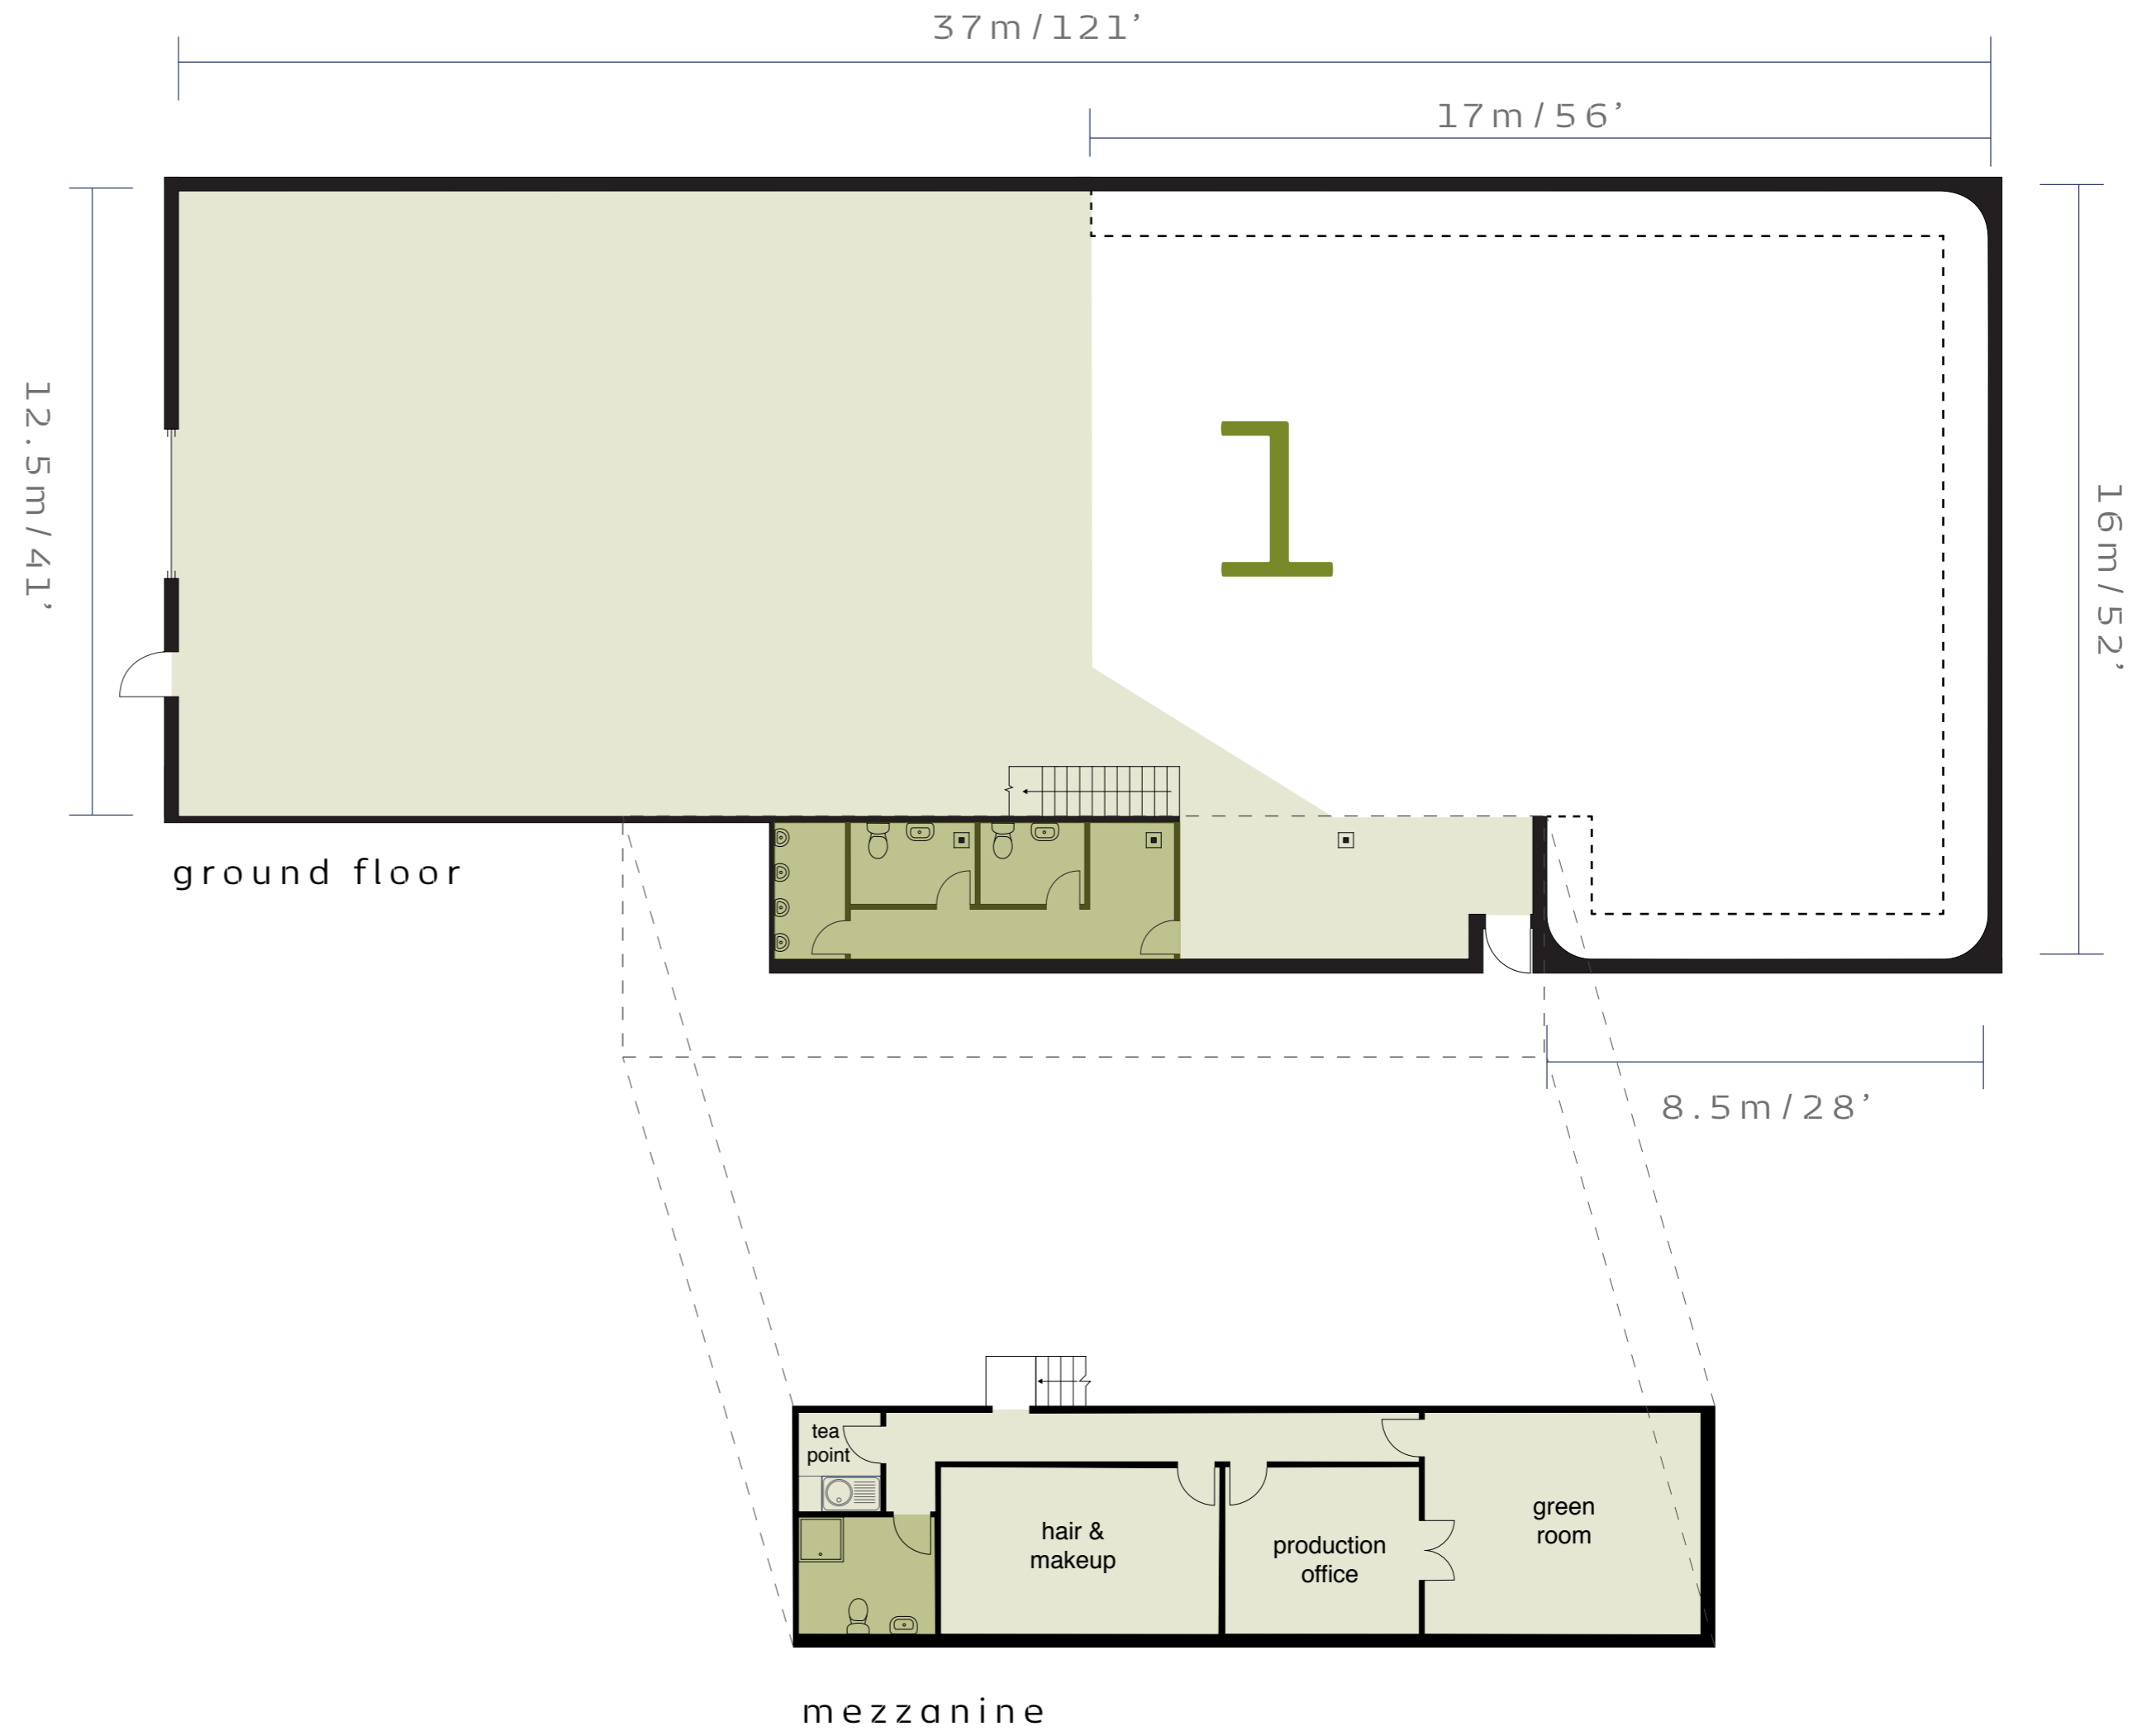

STUDIO 1

Total area: 7,550 ft²
Main studio: 6,710 ft²
Cove area: 3,500 ft²
Ceiling height: 29 ft / 8.8 m
Height to roof truss: 22 ft / 6.7 m
Power: 400A 3P Powerlock

70 Stanley Gardens, London W3 7SZ

t: 020 7043 4301