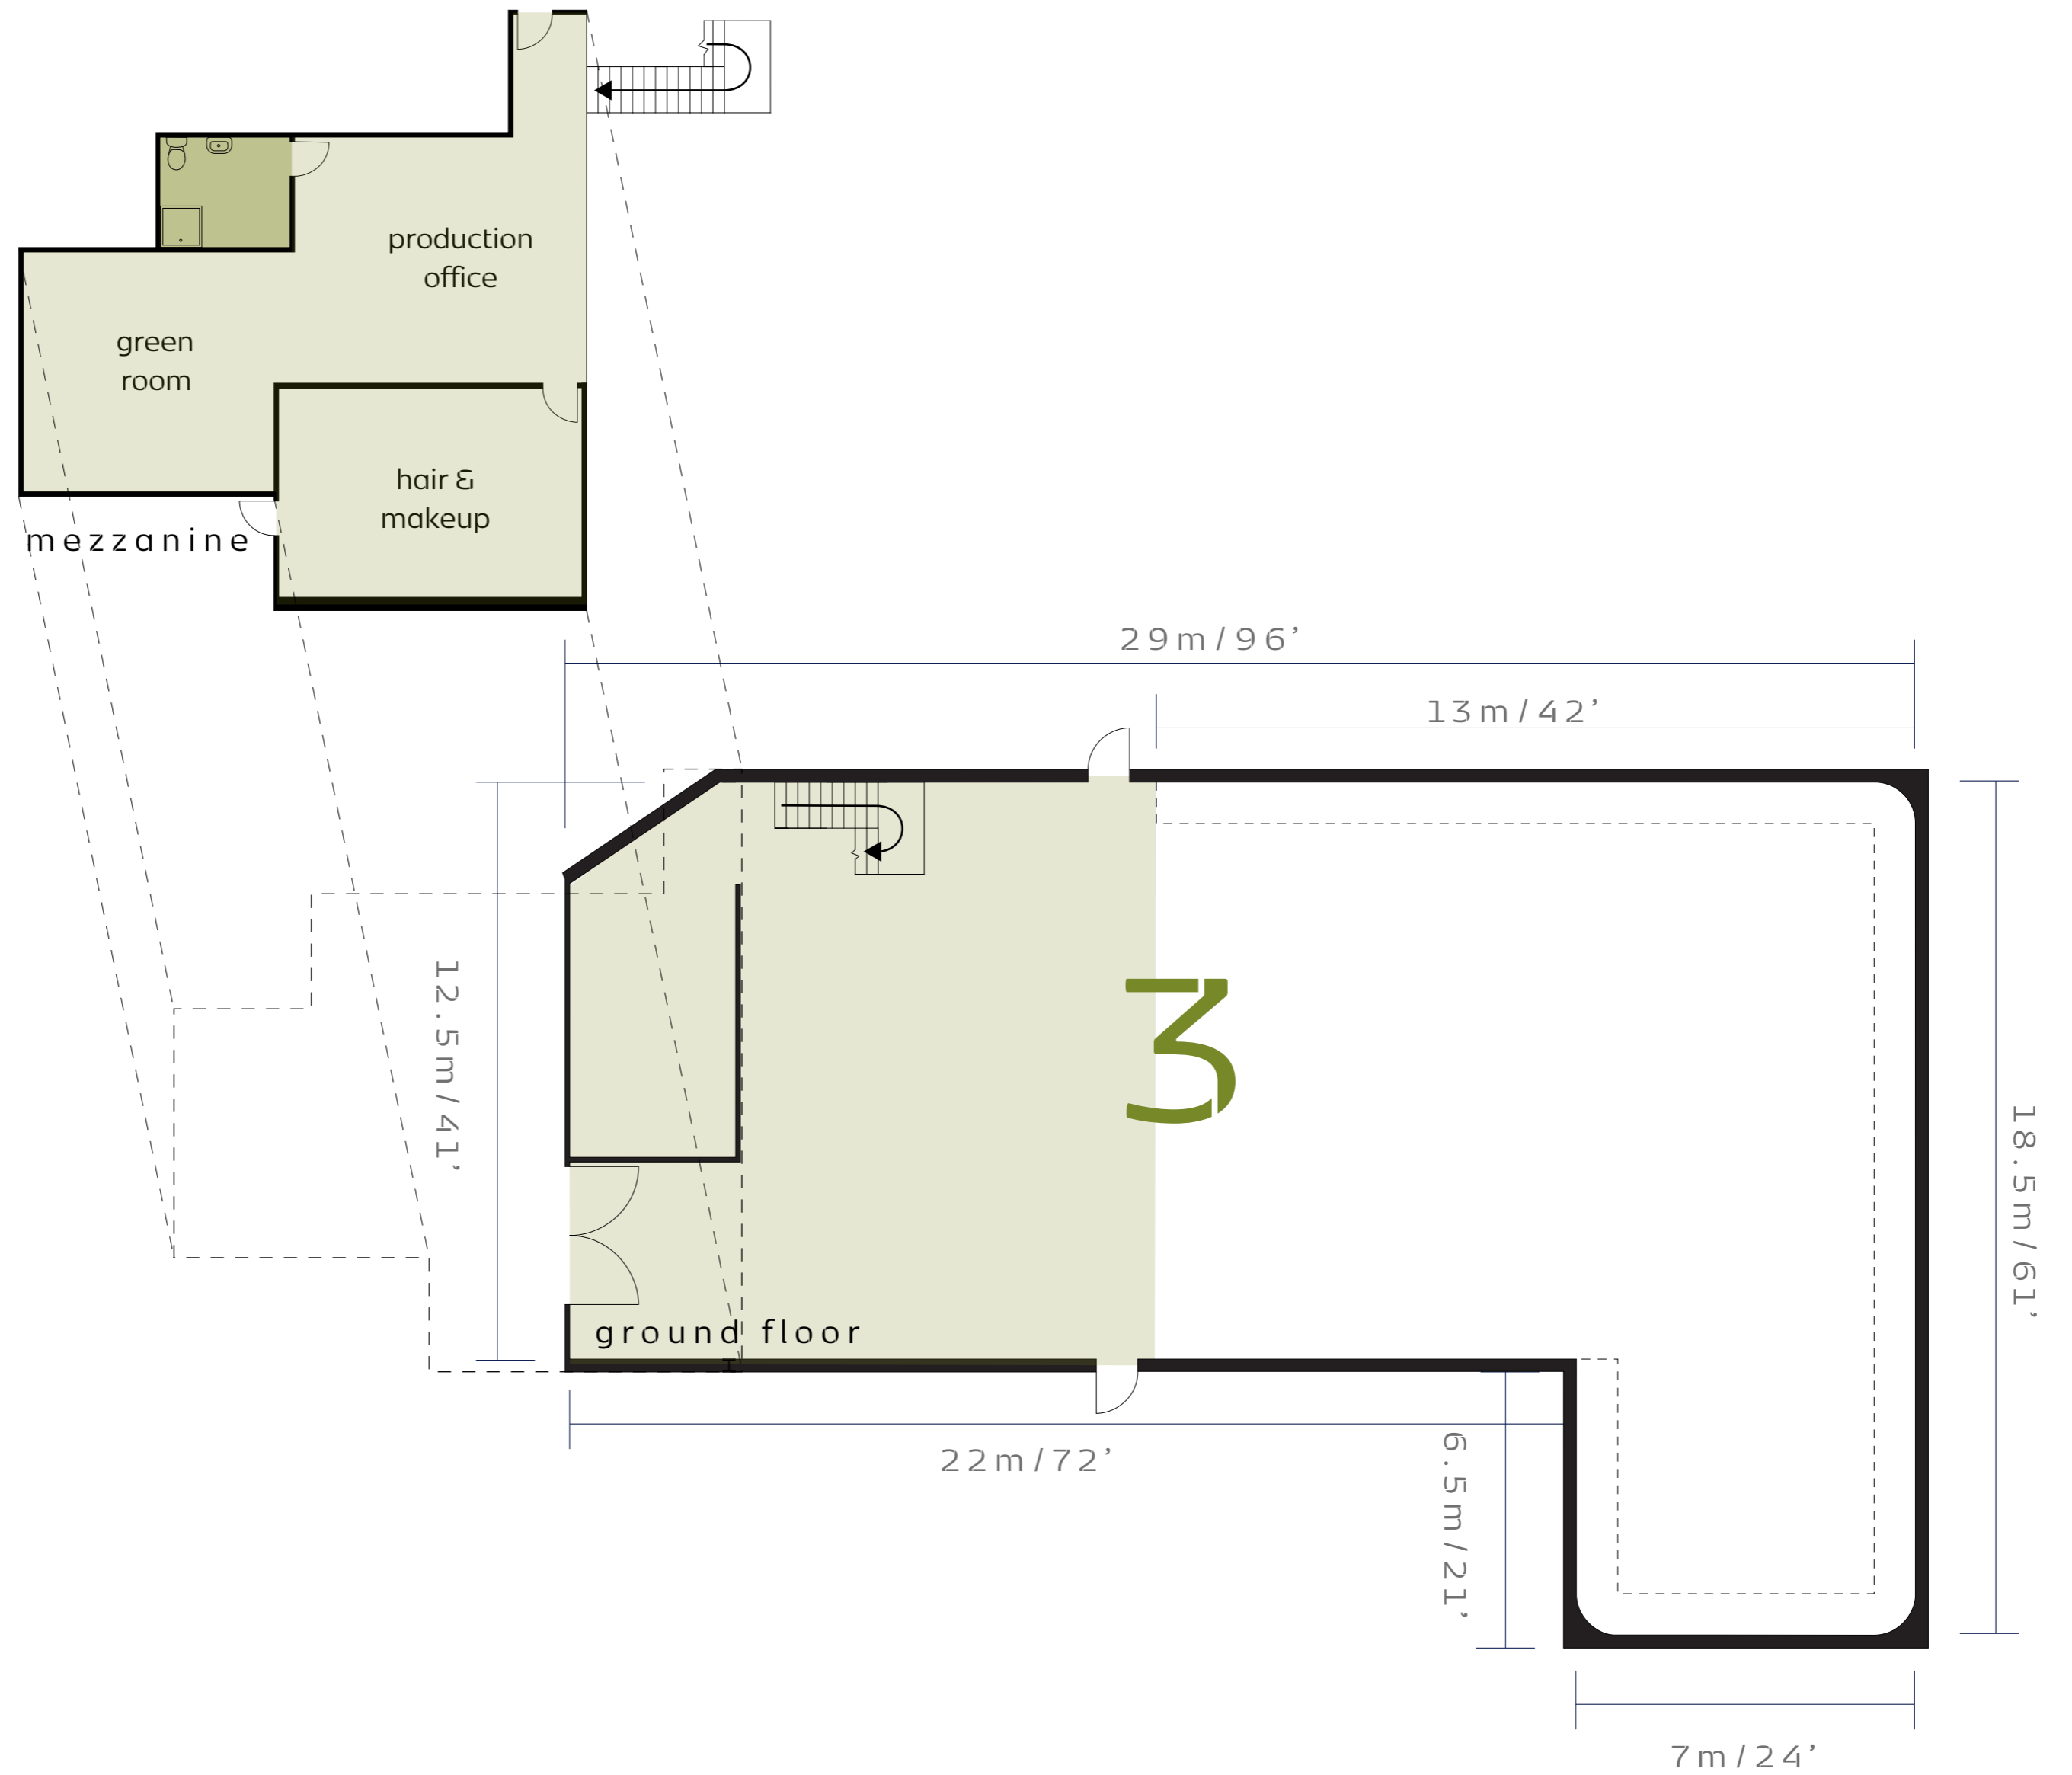

STUDIO 3

Total area: 6,400 ft²
Main studio: 4,400 ft²
Cove area: 2,600 ft²
Ceiling height: 29 ft / 8.8 m
Height to roof truss: 22 ft / 6.7 m
Power: 200A 3P Powerlock

70 Stanley Gardens, London W3 7SZ

t: 020 7043 4301